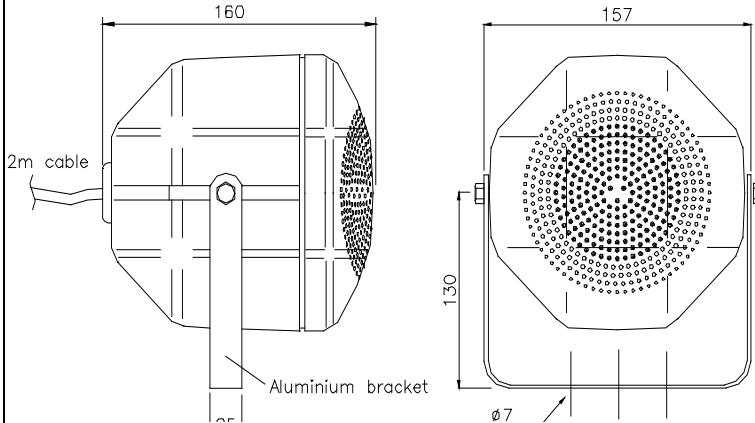

ISO 9001 CERTIFIED

PS-6CR(T)

Dimensions:

Mounting:

**Transformer:
100 Volt line**

**Primary nominal
tappings:**

1 : 2	6,0W
2 : 3	3,0W
3 : 4	1,5W
1 : 3	1,0W
2 : 4	0,5W
1 : 4	0,3W

1 = Red, 2 = Yellow,
3 = Green, 4 = Blue

SPL at different frequencies at 1W/1m Sine wave

SPL vs Freq

Material / Color Polyamid / White (RAL 7035)
 Mounting..... By cable as pendant / Bracket / Swivel bracket
 Termination..... Cable, 2m
 Weight 1,47 kg
 IP-rating..... 56
 Max. / min. amb. temp 90°C / -20°C
 Standard version 100 V transformer
 Rated / max. power 6 W / 15 W
 SPL 1W/1m 85 dB
 SPL rated power 92 dB
 Effective freq. range..... 140 – 12000 Hz
 Dispersion (-6dB) 1kHz / 4kHz..... 200° / 95°
 Options..... Impedance, color, label