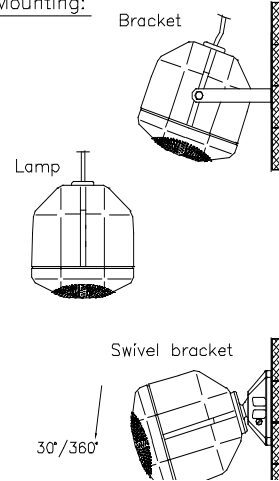

ISO 9001 CERTIFIED

PS-6CR(T)

Dimensions:

Mounting:

**Transformer:
100 Volt line**

**Primary nominal
tappings:**

1 : 2	6,0W
2 : 3	3,0W
3 : 4	1,5W
1 : 3	1,0W
2 : 4	0,5W
1 : 4	0,3W

1 = Red, 2 = Yellow,
3 = Green, 4 = Blue

SPL at different frequencies at 1W/1m Sine wave

SPL vs Freq

Material / Color Polyamid / White (RAL 7035)
 Mounting..... By cable as pendant / Bracket / Swivel bracket
 Termination..... Cable, 2m
 Weight 1,47 kg
 IP-rating..... 56
 Max. / min. amb. temp 90°C / -20°C
 Standard version 100 V transformer
 Rated / max. power 6 W / 15 W
 SPL 1W/1m 85 dB
 SPL rated power 92 dB
 Effective freq. range..... 140 – 12000 Hz
 Dispersion (-6dB) 1kHz / 4kHz..... 200° / 95°
 Options..... Impedance, color, label