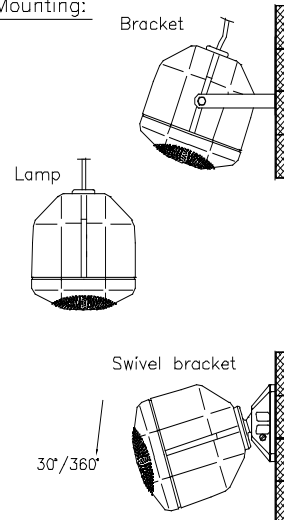

PS-6(T)

ISO 9001 CERTIFIED

Dimensions:

SPL at different frequencies at 1W/1m sine wave

Mounting:

Transformer:
100 Volt line

Primary nominal
tappings:

1 : 2	6,0W
2 : 3	3,0W
3 : 4	1,5W
1 : 3	1,0W
2 : 4	0,5W
1 : 4	0,3W

1 = Red, 2 = Yellow,
3 = Green, 4 = Blue

SPL vs Freq

Material / Colour Polyamid / White (RAL 7035)
 Mounting. By cable as pendant / Bracket / Swivel bracket
 Termination Cable, 2m
 Weight (LT) 1,2 kg
 IP-rating 56
 Max. / min. amb. temp 120°C / -40°C
 Standard version 100 V transformer
 Rated / max. power 6 W / 15 W
 SPL 1W/1m 85 dB
 SPL rated power 93 dB
 Effective freq. range 125 – 18000 Hz
 Dispersion (-6dB) 1kHz / 4kHz 180° / 80°
 Options Impedance, colors, labels