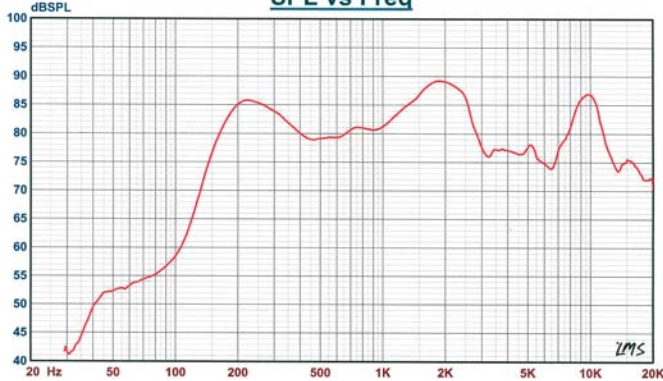

PS-6(T)

ISO 9001 CERTIFIED

Dimensions:

SPL at different frequencies at 1W/1m sine wave

Mounting:

Transformer:
100 Volt line

Primary nominal
tappings:

1 : 2	6,0W
2 : 3	3,0W
3 : 4	1,5W
1 : 3	1,0W
2 : 4	0,5W
1 : 4	0,3W

1 = Red, 2 = Yellow,
3 = Green, 4 = Blue

SPL vs Freq

Material / Colour Polyamid / White (RAL 7035)
 Mounting. By cable as pendant / Bracket / Swivel bracket
 Termination Cable, 2m
 Weight (LT) 1,2 kg
 IP-rating 56
 Max. / min. amb. temp 120°C / -40°C
 Standard version 100 V transformer
 Rated / max. power 6 W / 15 W
 SPL 1W/1m 85 dB
 SPL rated power 93 dB
 Effective freq. range 125 – 18000 Hz
 Dispersion (-6dB) 1kHz / 4kHz 180° / 80°
 Options Impedance, colors, labels