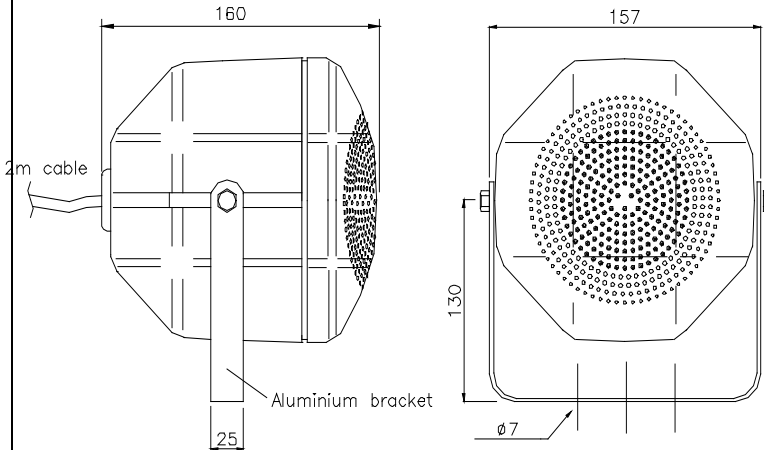

PS-6(T)

ISO 9001 CERTIFIED

Dimensions:

SPL at different frequencies at 1W/1m sine wave

Mounting:

Transformer:
100 Volt line

Primary nominal
tappings:

1 : 2	6,0W
2 : 3	3,0W
3 : 4	1,5W
1 : 3	1,0W
2 : 4	0,5W
1 : 4	0,3W

1 = Red, 2 = Yellow,
3 = Green, 4 = Blue

SPL vs Freq

Material / Colour Polyamid / White (RAL 7035)
 Mounting. By cable as pendant / Bracket / Swivel bracket
 Termination Cable, 2m
 Weight (LT) 1,2 kg
 IP-rating 56
 Max. / min. amb. temp 120°C / -40°C
 Standard version 100 V transformer
 Rated / max. power 6 W / 15 W
 SPL 1W/1m 85 dB
 SPL rated power 93 dB
 Effective freq. range 125 – 18000 Hz
 Dispersion (-6dB) 1kHz / 4kHz 180° / 80°
 Options Impedance, colors, labels