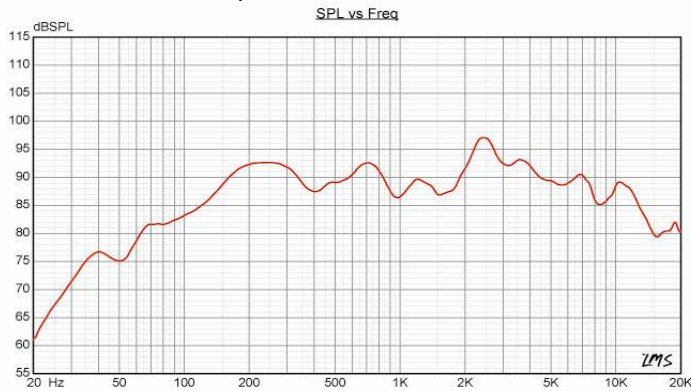

PROB-635(T)

ISO 9001 CERTIFIED

Transformer:
100Volt line

Primary connection:
6 : 9 100 Volt line

Secondary nominal
tappings:

| | |
|-------|--------|
| 1 : 4 | 30,0 W |
| 1 : 3 | 15,0 W |
| 2 : 4 | 10,0 W |
| 1 : 2 | 7,5 W |
| 3 : 4 | 4,0 W |
| 2 : 3 | 2,0 W |
| 4 : 5 | 0,5 W |

Included screws are made of brass or stainless steel depending on version.

SPL at different frequencies at 1W/1m sine wave

Material / Color Solid Brass or Stainless Steel
 Mounting Screws
 Termination Clips
 Weight without transformer 2,44 kg
 IP-rating
 Max. / min. amb. temp 100°C / -50°C
 Rated / max. power 30 W / 60 W
 SPL 1W/1m 90 dB
 SPL rated power 105 dB
 Effective freq. range 55 – 20000 Hz
 Dispersion (-6dB) 1kHz / 4kHz
 Directivity factor, Q (2kHz)
 Options Impedance, color, label