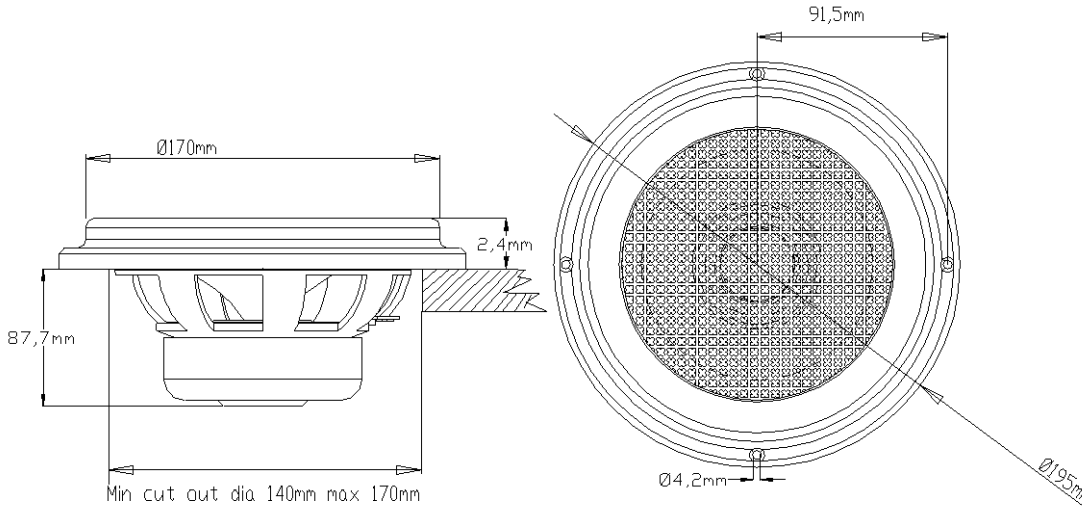

PROB-635(T)

ISO 9001 CERTIFIED

Transformer:
100Volt line

Primary connection:
6 : 9 100 Volt line

Secondary nominal
tappings:

| | |
|-------|--------|
| 1 : 4 | 30,0 W |
| 1 : 3 | 15,0 W |
| 2 : 4 | 10,0 W |
| 1 : 2 | 7,5 W |
| 3 : 4 | 4,0 W |
| 2 : 3 | 2,0 W |
| 4 : 5 | 0,5 W |

Included screws are made of brass or stainless steel depending on version.

SPL at different frequencies at 1W/1m sine wave

Material / Color Solid Brass or Stainless Steel
 Mounting Screws
 Termination Clips
 Weight without transformer 2,44 kg
 IP-rating
 Max. / min. amb. temp 100°C / -50°C
 Rated / max. power 30 W / 60 W
 SPL 1W/1m 90 dB
 SPL rated power 105 dB
 Effective freq. range 55 – 20000 Hz
 Dispersion (-6dB) 1kHz / 4kHz
 Directivity factor, Q (2kHz)
 Options Impedance, color, label