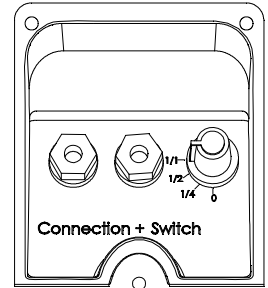

MD-40(T)

ISO 9001 CERTIFIED

Optional IP bracket plastic

Standard bracket
MD-40 is delivered with standard bracket, backlid and cable glands.

Secondary switch tappings	
1 / 1	40,0 W
1 / 2	20,0 W
1 / 4	10,0 W

Sound pressure levels at 1W/1m

Specifications

Material / Color	ABS / Black
Mounting	Bracket
Termination	Screw terminal
Weight w/transformer	2,0 kg
IP-rating	NA
Max. / min. amb. temp	90°C / -40°C
Rated / max. power	40 W / 60 W
SPL 1W/1m	87 dB
SPL rated power	103 dB
Effective freq. range	70 – 20000 Hz
Dispersion (-6dB) 1kHz / 4kHz	105° / 50°
Options	Impedances, colors, labels