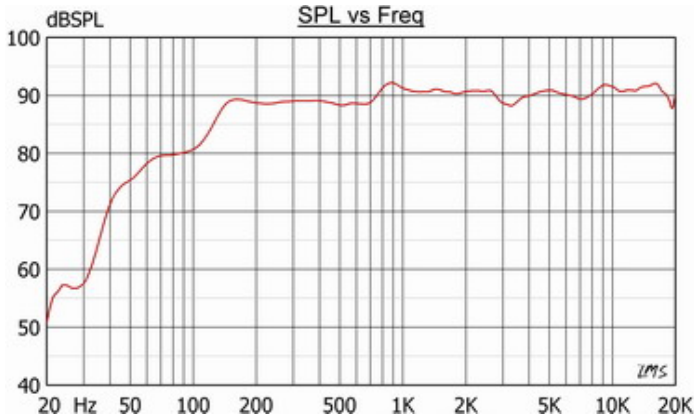

MD-40(T)

ISO 9001 CERTIFIED

Optional IP bracket plastic

Standard bracket
MD-40 is delivered with standard bracket, backlid and cable glands.

Secondary switch tappings	
1 / 1	40,0 W
1 / 2	20,0 W
1 / 4	10,0 W

Sound pressure levels at 1W/1m

Specifications

Material / Color	ABS / Black
Mounting	Bracket
Termination	Screw terminal
Weight w/transformer	2,0 kg
IP-rating	NA
Max. / min. amb. temp	90°C / -40°C
Rated / max. power	40 W / 60 W
SPL 1W/1m	87 dB
SPL rated power	103 dB
Effective freq. range	70 – 20000 Hz
Dispersion (-6dB) 1kHz / 4kHz	105° / 50°
Options	Impedances, colors, labels