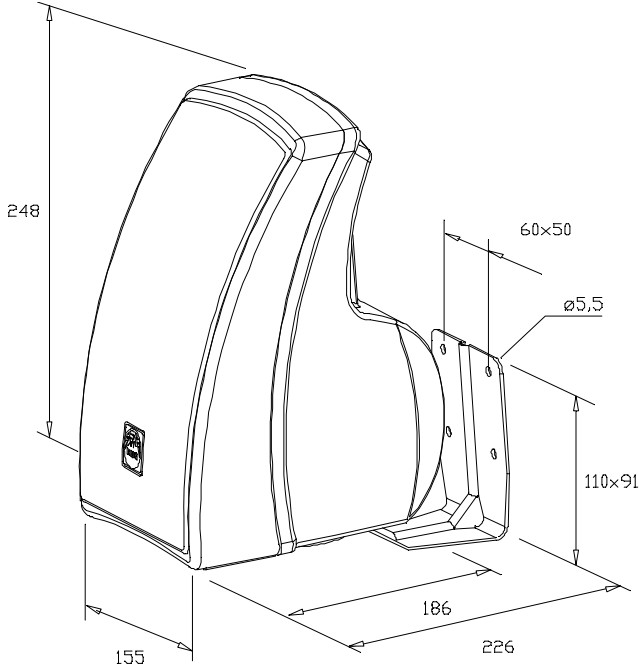

MD-40(T)

ISO 9001 CERTIFIED

Optional IP bracket plastic

Standard bracket
MD-40 is delivered with standard bracket, backlid and cable glands.

Secondary switch tappings	
1 / 1	40,0 W
1 / 2	20,0 W
1 / 4	10,0 W

Sound pressure levels at 1W/1m

Specifications

Material / Color	ABS / Black
Mounting	Bracket
Termination	Screw terminal
Weight w/transformer	2,0 kg
IP-rating	NA
Max. / min. amb. temp	90°C / -40°C
Rated / max. power	40 W / 60 W
SPL 1W/1m	87 dB
SPL rated power	103 dB
Effective freq. range	70 – 20000 Hz
Dispersion (-6dB) 1kHz / 4kHz	105° / 50°
Options	Impedances, colors, labels